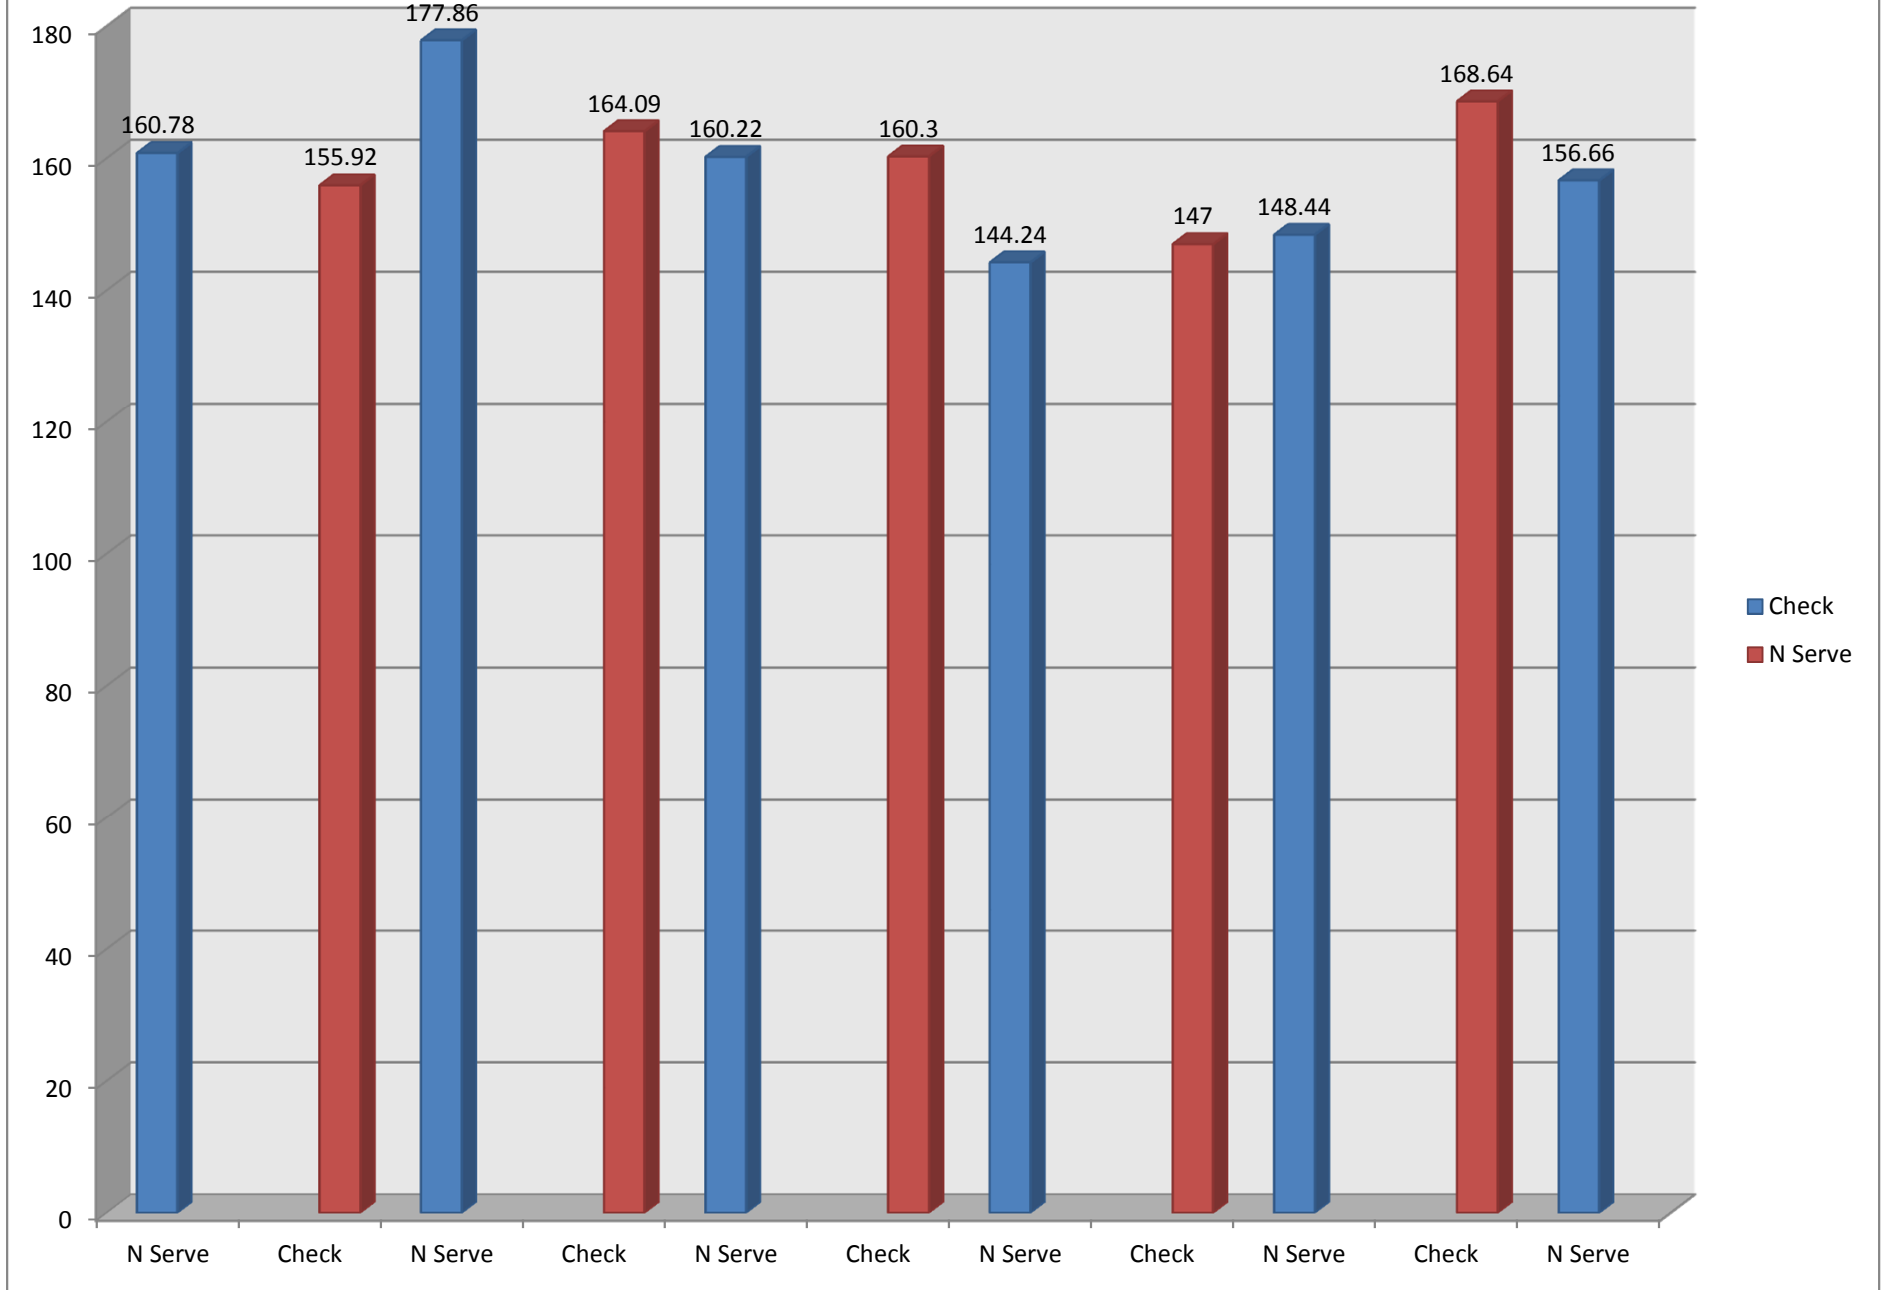

EGA N Serve Summary

Prepared By Bill Copeland

EGA N Serve Study

Kitty Kurtis N Serve Summary

Prepared By Bill Copeland

Kitty Kurtis N Serve Study

Prepared By Bill Copeland