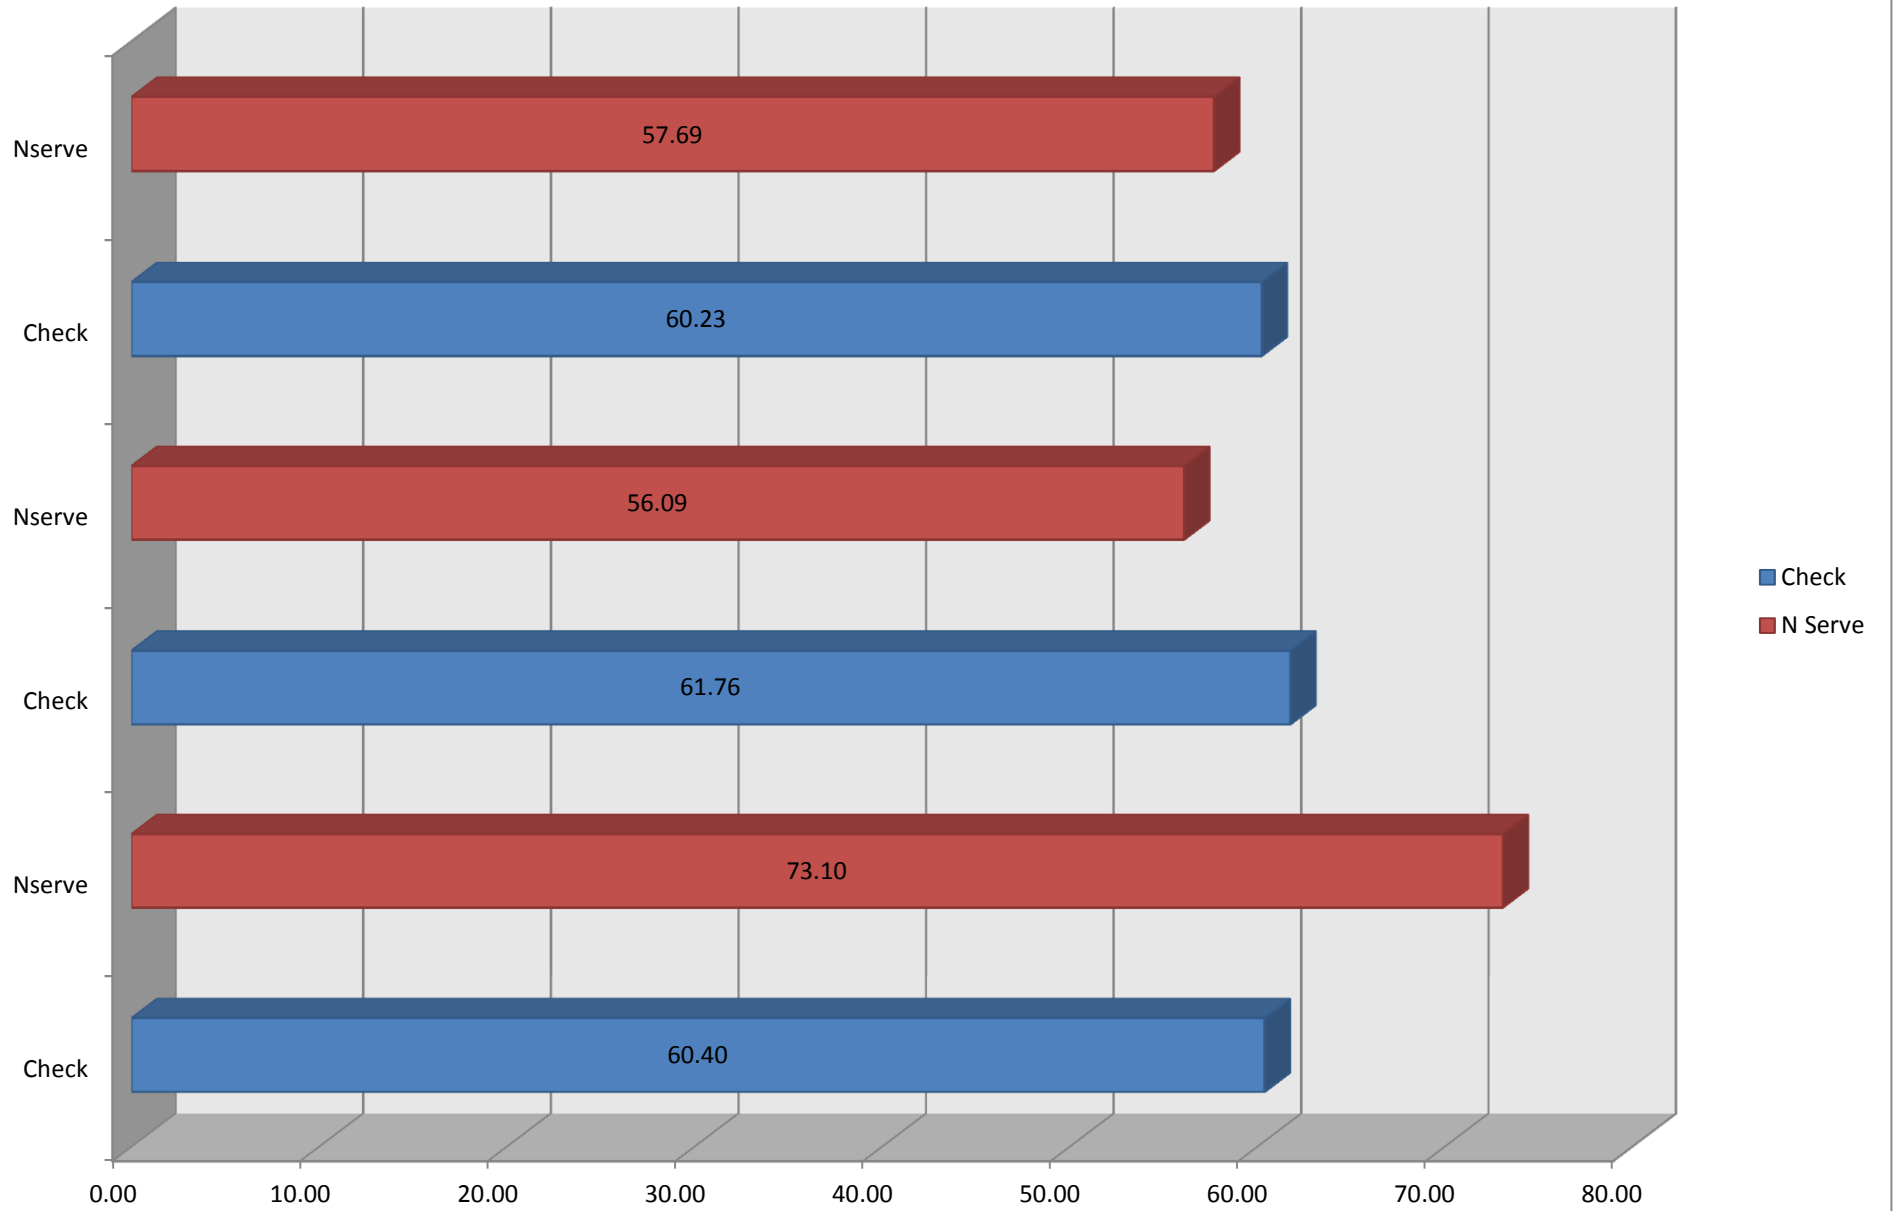

EGA N Serve Summary

Prepared By Bill Copeland

EGA N Serve Study

Kitty Kurtis N Serve Summary

Prepared By Bill Copeland

Kitty Kurtis N Serve Study

Prepared By Bill Copeland